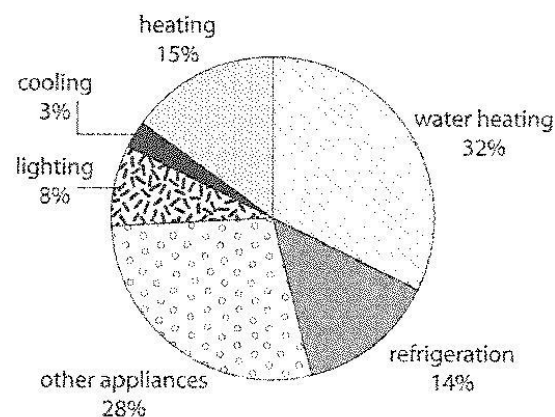

QUESTION A1

Writing Task 1

You should spend about 20 minutes on this task.

The first chart below shows how energy is used in an average Australian household. The second chart shows the greenhouse gas emissions which result from this energy use.

Summarise the information by selecting and reporting the main features and make comparisons where relevant.

Write at least 150 words.

Australian household energy use

Australian household greenhouse gas emissions