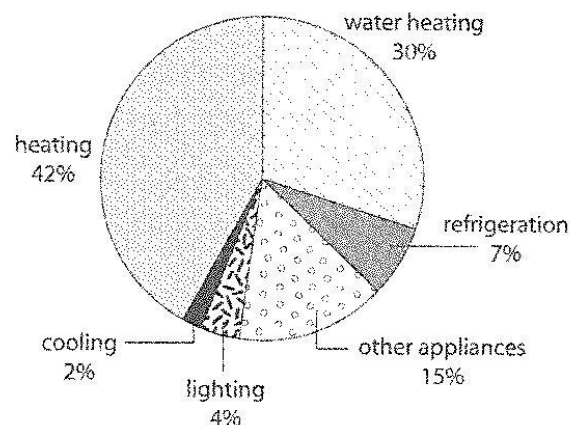

QUESTION A1

Writing Task 1

You should spend about 20 minutes on this task.

The first chart below shows how energy is used in an average Australian household. The second chart shows the greenhouse gas emissions which result from this energy use.

Summarise the information by selecting and reporting the main features and make comparisons where relevant.

Write at least 150 words.

Australian household energy use

Australian household greenhouse gas emissions